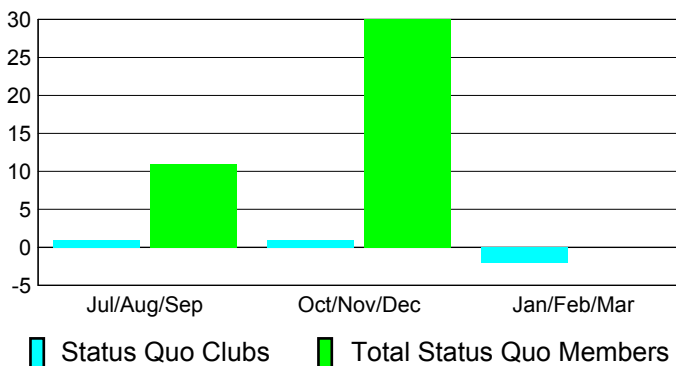

Club Results 2010-2011

Goal, New, Dropped, Gain/Loss

Comparison of Club Gain/Loss

Current Year Compared to the Previous Year

YTD Status Quo Clubs 2010-2011

Status Quo Clubs Compared to Status Quo Members

MEMBERSHIP

Membership Results
2010-2011

Membership
2009-2010

Month	Net Memb Goal	Actual New Memb	Actual Dropped Memb	Gain/Loss of Memb	Gain/Loss of Memb
Jul/Aug/Sep	2	46	-16	30	18
Oct/Nov/Dec	23	16	-17	-1	6
Jan/Feb/Mar	2	10	-8	2	-10
Totals	27	72	-41	31	14