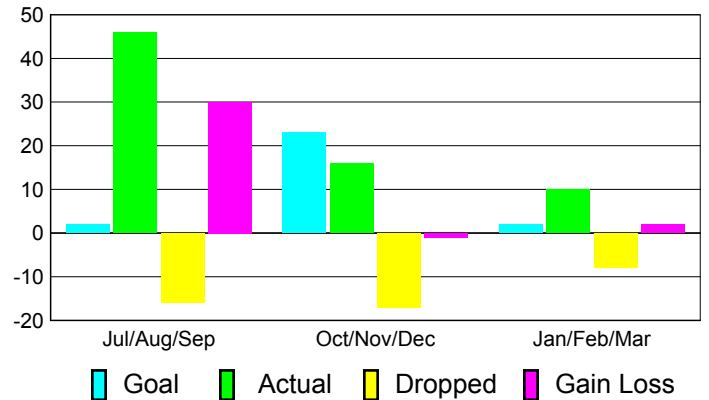

Membership Results 2010-2011

Goal, New, Dropped, Gain/Loss

Comparison of Membership Gain/Loss

Current Year Compared to the Previous Year