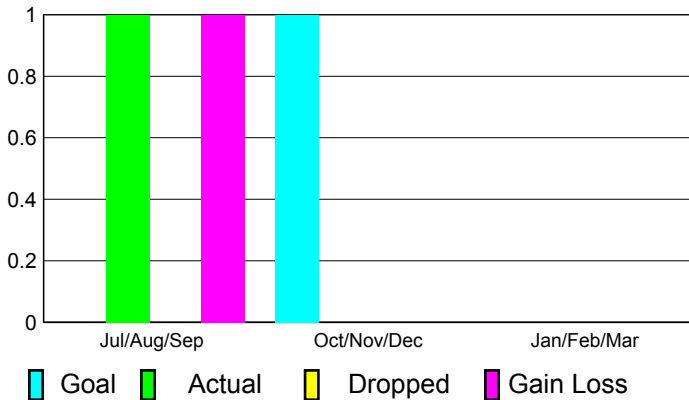

2010-2011 GMT Reports for District (or Undistricted) **District T 3**

GMT: **Mr. Pedro Mario Marrello**

Location: **CHILE**

GMT CA: **3**

CLUBS

Club Results
2010-2011

Clubs
2009-2010

Month	New Club Goal	Actual New Clubs	Actual Dropped Clubs	Gain/Loss of Clubs	Gain/Loss of Clubs
Jul/Aug/Sep	0	1	0	1	0
Oct/Nov/Dec	1	0	0	0	0
Jan/Feb/Mar	0	0	0	0	0
Totals	1	1	0	1	0

Club Results 2010-2011

Goal, New, Dropped, Gain/Loss

Comparison of Club Gain/Loss

Current Year Compared to the Previous Year

YTD Status Quo Clubs 2010-2011

Status Quo Clubs Compared to Status Quo Members

MEMBERSHIP