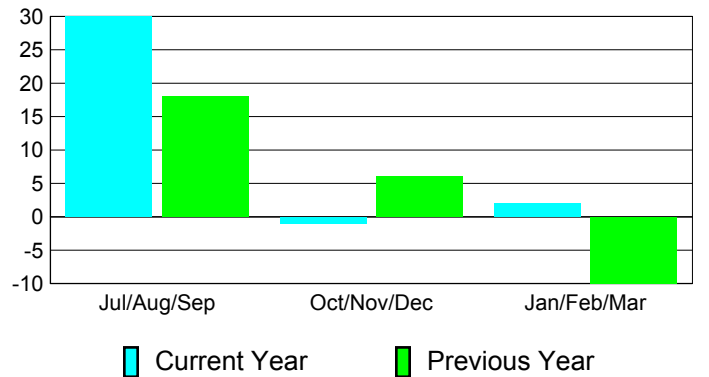

Membership Results
2010-2011

Membership
2009-2010

Month	Net Memb Goal	Actual New Memb	Actual Dropped Memb	Gain/Loss of Memb	Gain/Loss of Memb
Jul/Aug/Sep	2	46	-16	30	18
Oct/Nov/Dec	23	16	-17	-1	6
Jan/Feb/Mar	2	10	-8	2	-10
Totals	27	72	-41	31	14

Membership Results 2010-2011

Goal, New, Dropped, Gain/Loss

Comparison of Membership Gain/Loss

Current Year Compared to the Previous Year

Gender Comparison 2010-2011

Jul/Aug/Sep

Oct/Nov/Dec

Jan/Feb/Mar